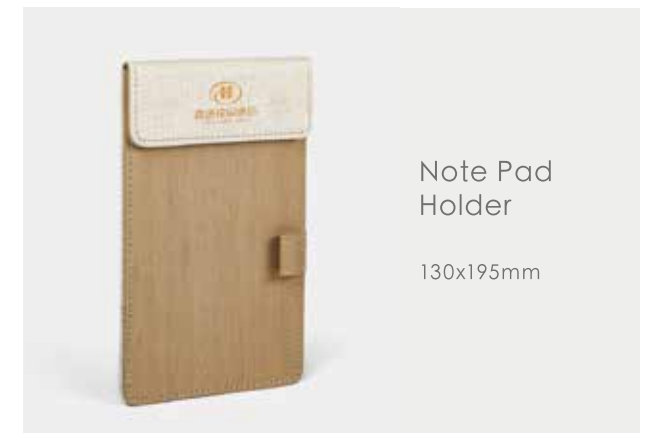

Service Guide

Note Pad Holder

130x195mm