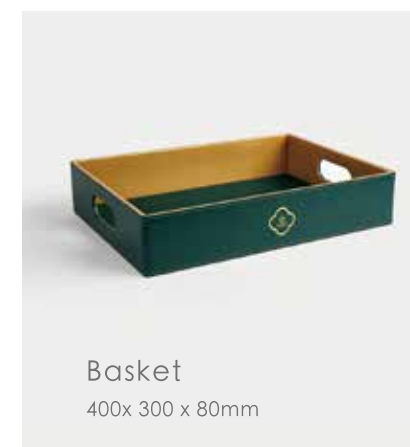

Double Compartment
Tea Bag Case
160 x 80 x 65mm

Remote Control
Sleeve
115 x 240mm

Tray
350 x 250 x 30mm

Book
150 x 240mm

Conference
Pad
240 x 345mm

Service Guide
240 x 320mm

Note Pad Holder
130 x 195mm

Door Hanger
90 x 250mm

Bin
230 x 230 x 270mm

Basket
400 x 300 x 80mm

Rectangle Tissue Box
240 x 120 x 65mm

Square Tissue Box
130 x 130 x 130mm

Double Compartment
Tea Bag Case
160 x 80x 65mm

Remote Control Holder
80 x 80 x 160mm

Service Guide
240 x 320mm