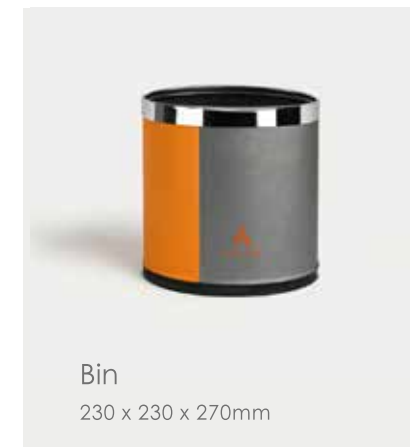

Basket
400 x 300 x 80mm

Dual Compartment
Remote Control Holder
160 x 80 x 160mm

Bin
230 x 230 x 270mm

Single Compartment
Remote Control Holder
80 x 80 x 160mm

Conference Pad
240 x 345mm

Service Guide
240 x 320mm