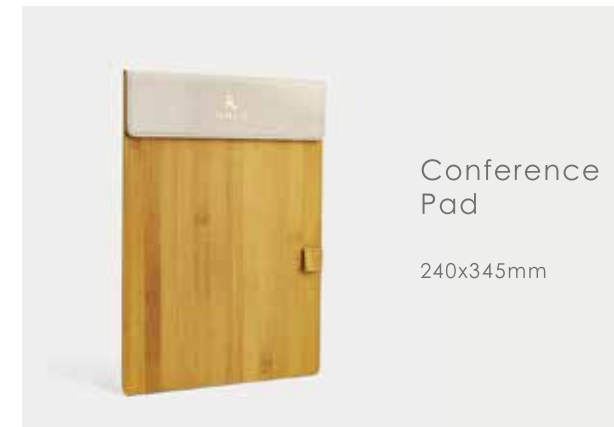

160x80x160mm

Single layer
consumable box
260 x 200 x 80mm

Double
Compartment
Tea Bag Case

160x80x65mm

Conference
Pad

240x345mm

Note Pad
Holder

130x195mm