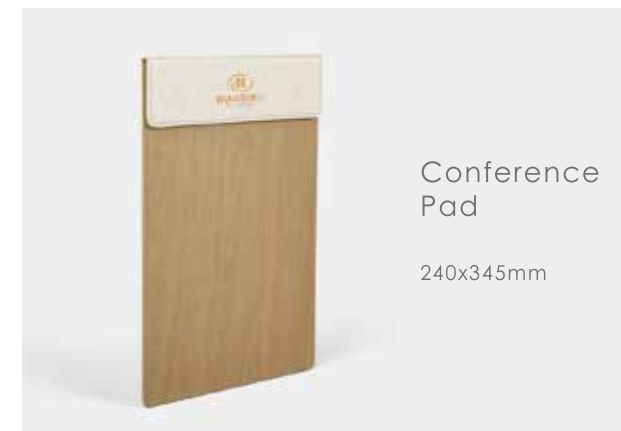

80x80x160mm

Service Guide

240x320mm

Note Pad Holder

130x195mm

Conference Pad

240x345mm

Placemat