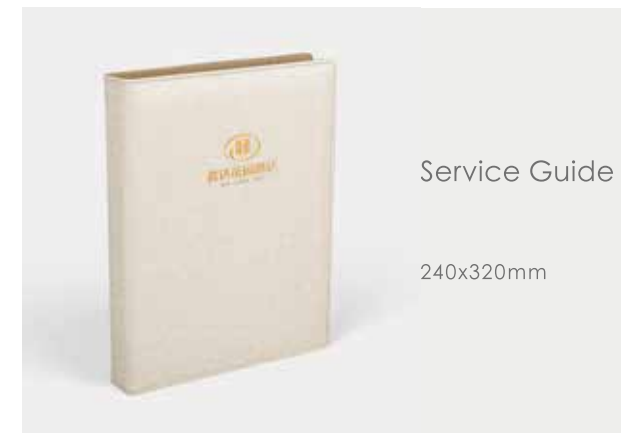

Service Guide

240x320mm