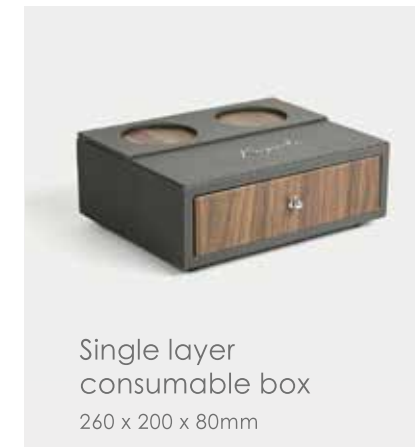

Note Pad Holder
130 x 195mm

Book
150 x 240mm

Remote Control Sleeve
115 x 240mm

Dual Compartment Remote Control Holder
160 x 80 x 160mm

Double Compartment Tea Bag Case
160 x 80 x 65mm

Tray
350 x 250 x 30mm

Model: P0013