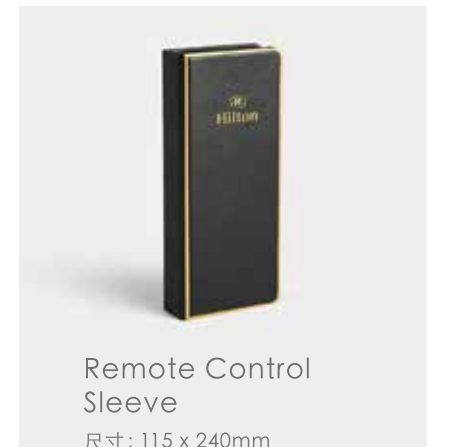

Bin
230 x 230 x 270mm

Basket
400 x 300 x 80mm

Rectangle Tissue Box
240 x 120 x 65mm

Square Tissue Box
130 x 130 x 130mm

Double Compartment
Tea Bag Case
160 x 80x 65mm

Remote Control Holder
80 x 80 x 160mm

Service Guide
240 x 320mm