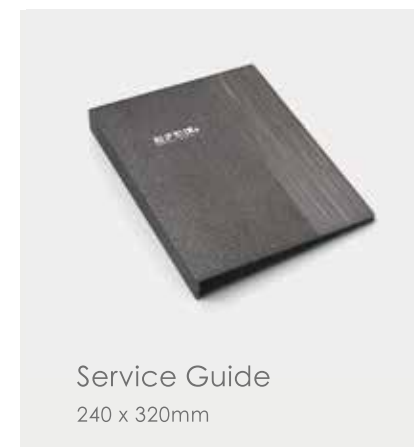

Tray
350 x 250 x 30mm