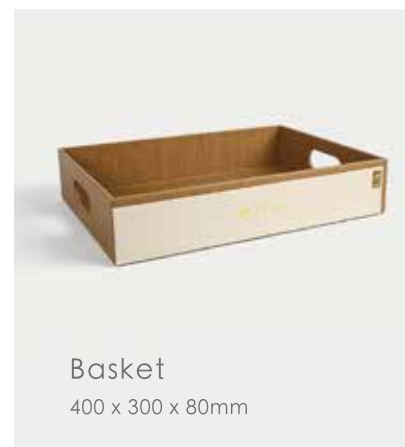

Bin
230 x 230 x 270mm

Dual Compartment Remote Control Holder
160 x 80 x 160mm

Tray
350 x 250 x 30mm

Service Guide
240 x 320mm

Note Pad Holder
130 x 195mm

LEATHER SERIES

Model: P0003

Single layer
consumable box
260 x 200 x 80mm

Square Tissue Box
130 x 130 x 130mm

Rectangle Tissue Box
240 x 120 x 65mm

Double Compartment
Tea Bag Case
160 x 85 x 65mm

Tray
350 x 250 x 30mm

Single Compartment
Remote Control Holder
80 x 80 x 160mm

Service Guide
240 x 320mm

Conference Pad
240 x 345mm

Note Pad Holder
130 x 195mm

Basket
400 x 300 x 80mm

Stationery Case
240 x 105 x 45mm

Model: P0019

Rectangular Tissue Box

240x120x65mm

Single Compartment Remote Control Holder