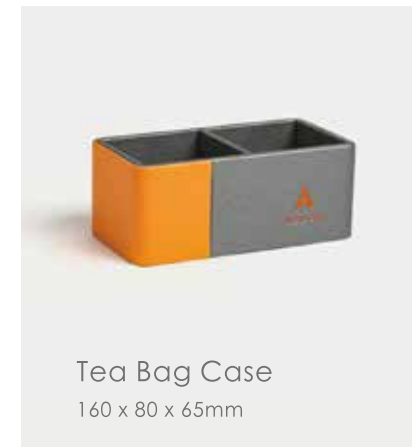

Trash Can
260 x 220 x 305mm

Basket
400 x 300 x 80mm

Single layer
consumable box
260 x 200 x 80mm

Square Tissue Box
130 x 130 x 130mm

Rectangular Tissue Box
240 x 120 x 65mm

Tea Bag Case
160 x 80 x 65mm

Tray
350 x 250 x 30mm

Basket
400 x 300 x 80mm

Dual Compartment
Remote Control Holder
160 x 80 x 160mm

Bin
230 x 230 x 270mm

Single Compartment
Remote Control Holder
80 x 80 x 160mm

Conference Pad
240 x 345mm

Service Guide
240 x 320mm

Note Pad Holder
130 x 195mm

Model: P0025

LEATHER SERIES

Model: P0026

Single layer consumable box
260 x 200 x 80mm

Square Tissue Box
130 x 130 x 130mm

Rectangular Tissue Box
240 x 120 x 65mm

Tea Bag Case
160 x 85 x 65mm