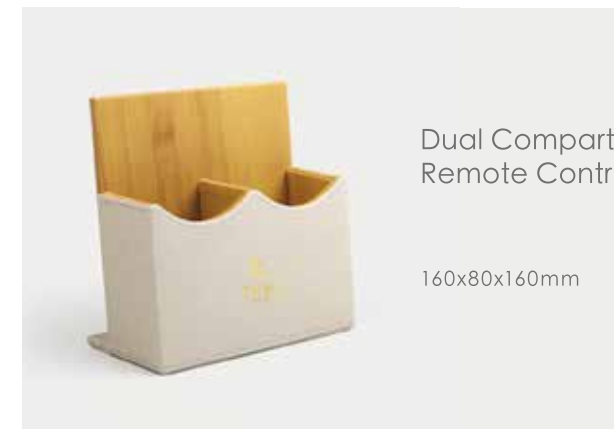

Tray
350 x 250 x 30mm

Remote Control
Holder
80 x 80 x 160mm

Bucket
135 x 135 x 180mm

Door Hanger
250 x 90mm

鞋篮
尺寸: 400 x 300 x 80mm

LEATHER SERIES

Model: P0006

Dual Compartment
Remote Control Holder

160x80x160mm

Single layer
consumable box
260 x 200 x 80mm

Double
Compartment
Tea Bag Case

160x80x65mm

Conference
Pad

240x345mm

Note Pad
Holder

130x195mm