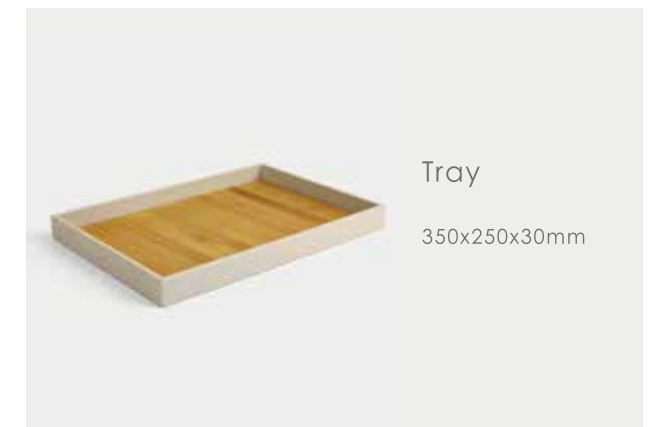

Service Guide

Tray

350x250x30mm