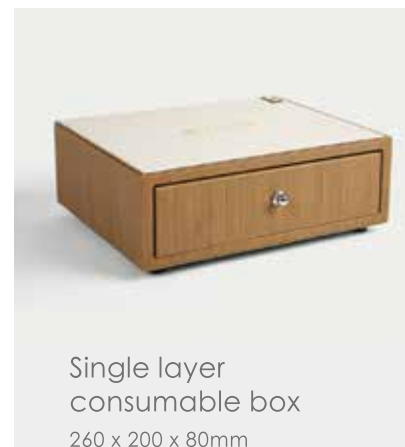

Bin
230 x 230 x 270mm

Dual Compartment Remote Control Holder
160 x 80 x 160mm

Tray
350 x 250 x 30mm

Service Guide
240 x 320mm

Note Pad Holder
130 x 195mm

LEATHER SERIES

Model: P0003

Single layer
consumable box
260 x 200 x 80mm

Square Tissue Box
130 x 130 x 130mm

Rectangle Tissue Box
240 x 120 x 65mm

Double Compartment
Tea Bag Case
160 x 85 x 65mm

Tray
350 x 250 x 30mm

Single Compartment
Remote Control Holder
80 x 80 x 160mm

Service Guide
240 x 320mm