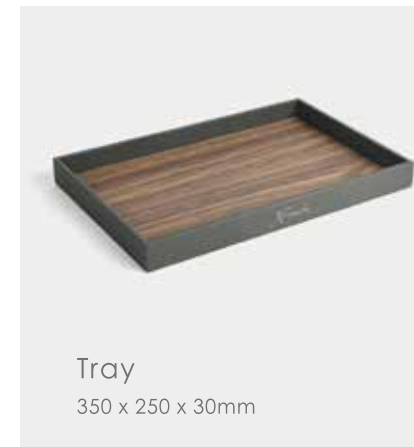

Single layer consumable box
260 x 200 x 80mm

Square Tissue Box
130 x 130 x 130mm

Rectangular Tissue Box
240 x 120 x 65mm

Double Compartment Tea Bag Case
160 x 85 x 65mm

Tray
350 x 250 x 30mm

Dual Compartment Remote Control Holder
160 x 80 x 160mm