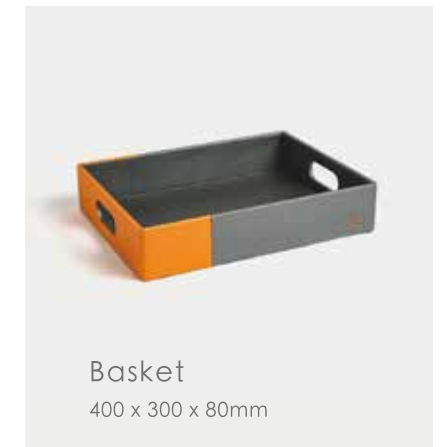

Trash Can
260 x 220 x 305mm

Basket
400 x 300 x 80mm

Single layer
consumable box
260 x 200 x 80mm

Square Tissue Box
130 x 130 x 130mm

Rectangular Tissue Box
240 x 120 x 65mm

Tea Bag Case
160 x 80 x 65mm

Tray
350 x 250 x 30mm

Basket
400 x 300 x 80mm

Dual Compartment
Remote Control Holder
160 x 80 x 160mm

Bin
230 x 230 x 270mm

Single Compartment
Remote Control Holder
80 x 80 x 160mm

Conference Pad
240 x 345mm

Service Guide
240 x 320mm