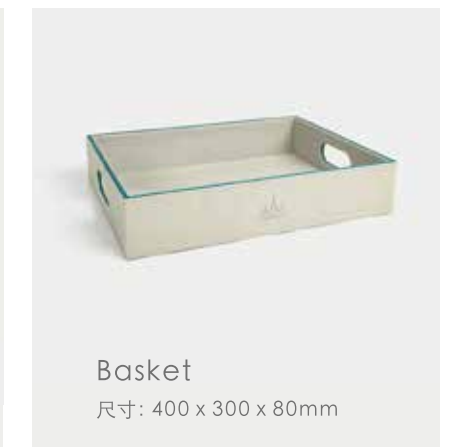

DESK SETS

Leather Series

Merweyl.
1993

Single layer
consumable box
260 x 200 x 80mm

Square Tissue Box
130 x 130 x 130mm

Rectangular Tissue Box
240 x 120 x 65mm

Double Compartment
Tea Bag Case
160 x 85 x 65mm

Tray
350 x 250 x 30mm

Basket
尺寸: 400 x 300 x 80mm

Dual Compartment
Remote Control Holder
160 x 80 x 160mm

Three-tier information
rack
360 x 100 x 250mm

Single Compartment
Remote Control Holder
80 x 160 x 80mm

Conference pad
240 x 345mm

Service Guide
尺寸: 240 x 320mm

Note Pad Holder
130 x 195mm

Model: Y0033

LEATHER SERIES

Model: P0014

Single layer
consumable box
250 x 200 x 80mm

Square Tissue Box
130 x 130 x 130mm