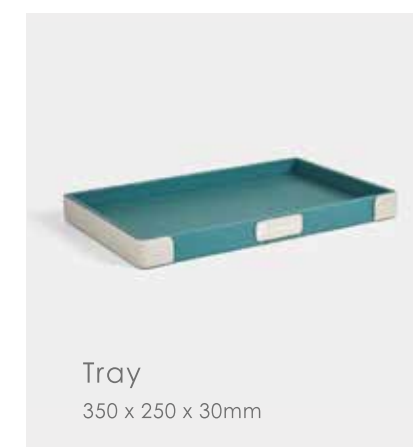

Note Pad Holder
130 x 195mm

Book
150 x 240mm

Remote Control Sleeve
115 x 240mm

Dual Compartment Remote Control Holder
160 x 80 x 160mm

Double Compartment Tea Bag Case
160 x 80 x 65mm

Tray
350 x 250 x 30mm

Model: P0013