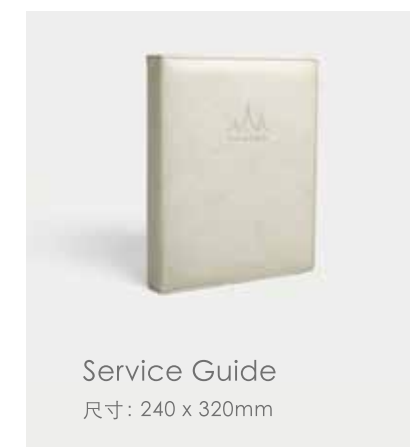

DESK SETS

Leather Series

Merweyl.
1993

Single layer
consumable box
260 x 200 x 80mm

Square Tissue Box
130 x 130 x 130mm

Rectangular Tissue Box
240 x 120 x 65mm

Double Compartment
Tea Bag Case
160 x 85 x 65mm

Tray
350 x 250 x 30mm

Basket
尺寸: 400 x 300 x 80mm

Dual Compartment
Remote Control Holder
160 x 80 x 160mm

Three-tier information
rack
360 x 100 x 250mm

Single Compartment
Remote Control Holder
80 x 160 x 80mm

Conference pad
240 x 345mm

Service Guide
尺寸: 240 x 320mm

Note Pad Holder
130 x 195mm

Model: Y0033

LEATHER SERIES

Model: P0014

Single layer
consumable box
250 x 200 x 80mm

Square Tissue Box
130 x 130 x 130mm