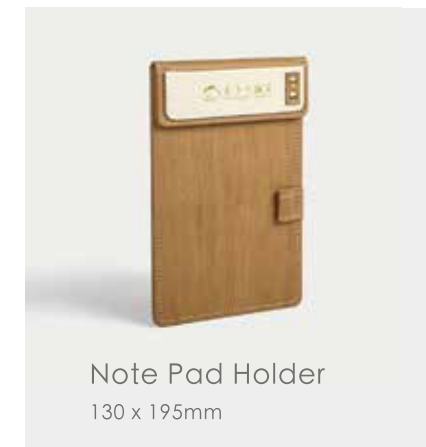

Bin
230 x 230 x 270mm

Dual Compartment Remote Control Holder
160 x 80 x 160mm

Tray
350 x 250 x 30mm

Service Guide
240 x 320mm

Note Pad Holder
130 x 195mm

LEATHER SERIES

Model: P0003

Single layer
consumable box
260 x 200 x 80mm

Square Tissue Box
130 x 130 x 130mm

Rectangle Tissue Box
240 x 120 x 65mm

Double Compartment
Tea Bag Case
160 x 85 x 65mm

Tray
350 x 250 x 30mm

Single Compartment
Remote Control Holder
80 x 80 x 160mm

Service Guide
240 x 320mm

Conference Pad
240 x 345mm

Note Pad Holder
130 x 195mm

Basket
400 x 300 x 80mm

Stationery Case
240 x 105 x 45mm

Model: P0019

Rectangular Tissue Box

240x120x65mm

Single Compartment Remote Control Holder