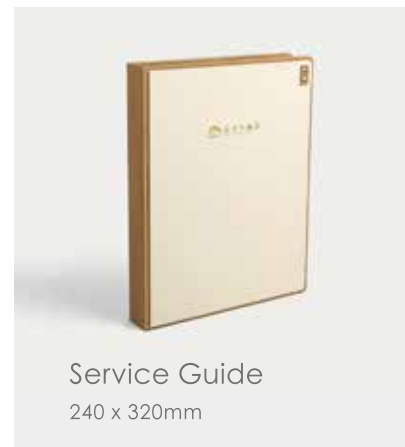

Square Tissue Box
130 x 130 x 130mm

Rectangle Tissue Box
240 x 120 x 65mm

Double Compartment
Tea Bag Case
160 x 85 x 65mm

Tray
350 x 250 x 30mm

Single Compartment
Remote Control Holder
80 x 80 x 160mm

Service Guide
240 x 320mm