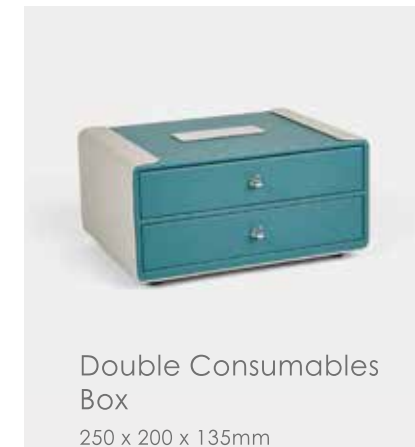

Double Consumables Box
250 x 200 x 135mm