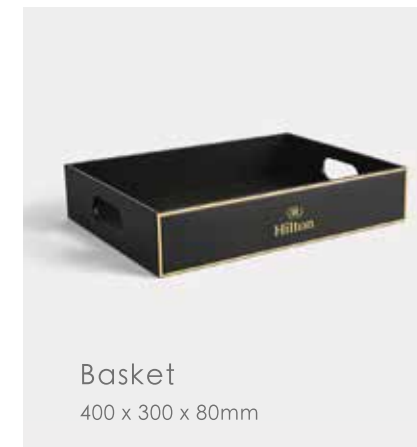

Double Compartment
Tea Bag Case
160 x 80 x 65mm

Remote Control
Sleeve
115 x 240mm

Tray
350 x 250 x 30mm

Book
150 x 240mm

Conference
Pad
240 x 345mm

Service Guide
240 x 320mm

Note Pad Holder
130 x 195mm

Door Hanger
90 x 250mm

Bin
230 x 230 x 270mm

Basket
400 x 300 x 80mm

Rectangle Tissue Box
240 x 120 x 65mm

Square Tissue Box
130 x 130 x 130mm

Double Compartment
Tea Bag Case
160 x 80x 65mm

Remote Control Holder
80 x 80 x 160mm

Service Guide
240 x 320mm

Remote Control
Sleeve
尺寸: 115 x 240mm

Tray
350 x 250 x 30mm

Basket
400 x 300 x 80mm

Stationery Case
140 x 105 x 45mm

Model: P0011

Three-tier information
rack
360 x 100 x 250mm

LEATHER SERIES

Model: P0012

Single layer
consumable box
260 x 200 x 80mm

Square Tissue Box
130 x 130 x 130mm

Rectangle Tissue Box
240 x 120 x 65mm

Service Guide
240 x 320mm

Conference Pad
240 x 345mm

Note Pad Holder
130 x 195mm

Double Compartment
Tea Bag Case
160 x 80 x 65mm