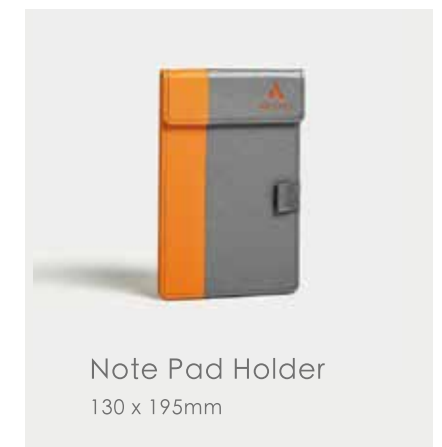

Basket
400 x 300 x 80mm

Dual Compartment
Remote Control Holder
160 x 80 x 160mm

Bin
230 x 230 x 270mm

Single Compartment
Remote Control Holder
80 x 80 x 160mm

Conference Pad
240 x 345mm

Service Guide
240 x 320mm

Note Pad Holder
130 x 195mm

Model: P0025

LEATHER SERIES

Model: P0026

Single layer consumable box
260 x 200 x 80mm

Square Tissue Box
130 x 130 x 130mm

Rectangular Tissue Box
240 x 120 x 65mm

Tea Bag Case
160 x 85 x 65mm

Bin
230 x 230 x 270mm

Dual Compartment Remote Control Holder
160 x 80 x 160mm

Tray
350 x 250 x 30mm

Service Guide
240 x 320mm

Note Pad Holder
130 x 195mm

LEATHER SERIES

Model: P0003

Single layer
consumable box
260 x 200 x 80mm