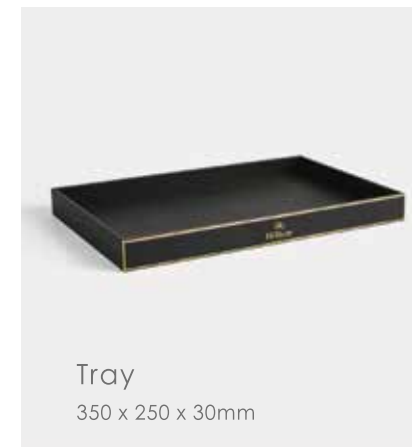

Remote Control Holder
80 x 80 x 160mm