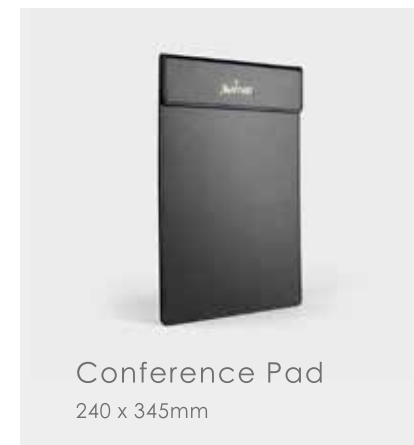

Single layer
consumable box
260 x 200 x 80mm

Square Tissue Box
130 x 130 x 130mm

Rectangle Tissue Box
240 x 120 x 65mm

Service Guide
240 x 320mm

Conference Pad
240 x 345mm

Note Pad Holder
130 x 195mm

Double Compartment
Tea Bag Case
160 x 80 x 65mm