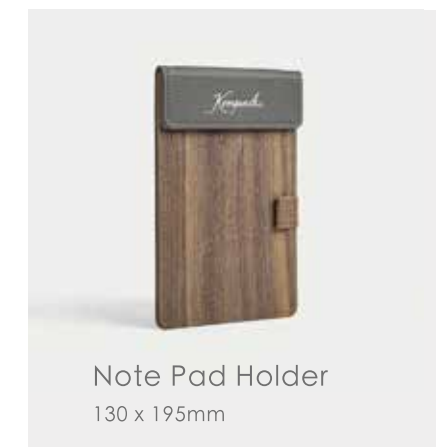

Note Pad Holder
130 x 195mm

Book
150 x 240mm

Remote Control Sleeve
115 x 240mm

Dual Compartment Remote Control Holder
160 x 80 x 160mm

Double Compartment Tea Bag Case
160 x 80 x 65mm

Tray
350 x 250 x 30mm

Model: P0013

Single layer consumable box
260 x 200 x 80mm

Square Tissue Box
130 x 130 x 130mm

Rectangular Tissue Box
240 x 120 x 65mm

Double Compartment Tea Bag Case
160 x 85 x 65mm

Tray
350 x 250 x 30mm

Dual Compartment Remote Control Holder
160 x 80 x 160mm

Service Guide
240 x 320mm

Conference Pad
240 x 345mm

Note Pad Holder
130 x 195mm

Basket
400 x 300 x 80mm

Bin
230 x 230 x 270mm

LEATHER SERIES

Model: P0007

LEATHER SERIES