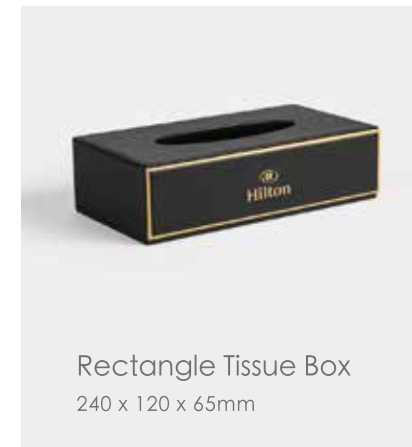

Double Compartment
Tea Bag Case
160 x 80 x 65mm

Remote Control
Sleeve
115 x 240mm

Tray
350 x 250 x 30mm

Book
150 x 240mm

Conference
Pad
240 x 345mm

Service Guide
240 x 320mm

Note Pad Holder
130 x 195mm

Door Hanger
90 x 250mm

Bin
230 x 230 x 270mm

Basket
400 x 300 x 80mm

Rectangle Tissue Box
240 x 120 x 65mm

Square Tissue Box
130 x 130 x 130mm

Double Compartment
Tea Bag Case
160 x 80x 65mm

Remote Control Holder
80 x 80 x 160mm

Service Guide
240 x 320mm