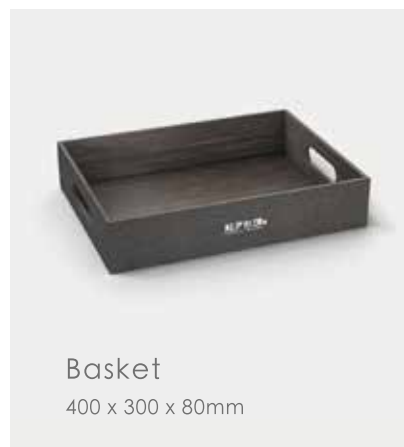

Service Guide
240 x 320mm

Conference Pad
240 x 345mm

Note Pad Holder
130 x 195mm

Basket
400 x 300 x 80mm

Bin
230 x 230 x 270mm

LEATHER SERIES

Model: P0007

LEATHER SERIES

Model: P0017

Single layer
consumable box
250 x 200 x 80mm

Rectangular Tissue
Box
240 x 120 x 65mm

Square Tissue Box
130 x 130 x 130mm

Double Compartment
Tea Bag Case
160 x 80 x 65mm

Tray
350 x 250 x 30mm

Coaster
200 x 100mm

Conference Pad
240 x 345mm

Service Guide
240 x 320mm

Note Pad Holder
130 x 195mm

Basket
400 x 300 x 80mm

Two-compartment
remote control
160 x 80 x 160mm