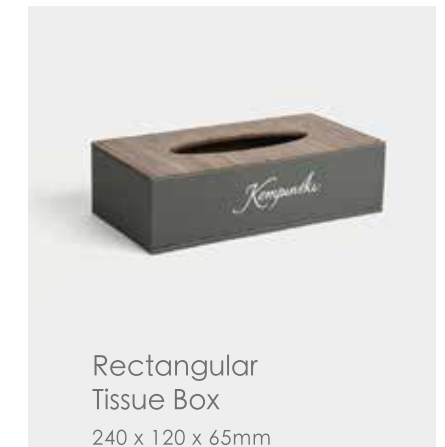

Note Pad Holder
130 x 195mm

Book
150 x 240mm

Remote Control Sleeve
115 x 240mm

Dual Compartment Remote Control Holder
160 x 80 x 160mm

Double Compartment Tea Bag Case
160 x 80 x 65mm

Tray
350 x 250 x 30mm

Model: P0013

Single layer consumable box
260 x 200 x 80mm

Square Tissue Box
130 x 130 x 130mm

Rectangular Tissue Box
240 x 120 x 65mm

Double Compartment Tea Bag Case
160 x 85 x 65mm

Tray
350 x 250 x 30mm

Dual Compartment Remote Control Holder
160 x 80 x 160mm