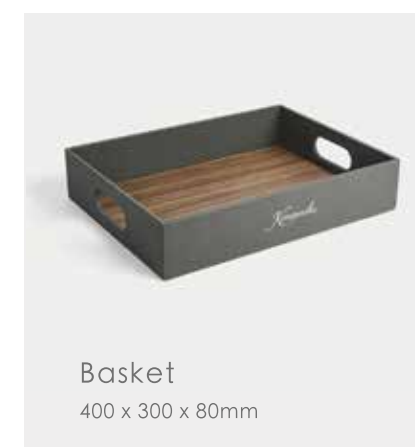

Note Pad Holder
130 x 195mm

Book
150 x 240mm

Remote Control Sleeve
115 x 240mm

Dual Compartment Remote Control Holder
160 x 80 x 160mm

Double Compartment Tea Bag Case
160 x 80 x 65mm

Tray
350 x 250 x 30mm

Model: P0013

Single layer consumable box
260 x 200 x 80mm

Square Tissue Box
130 x 130 x 130mm

Rectangular Tissue Box
240 x 120 x 65mm

Double Compartment Tea Bag Case
160 x 85 x 65mm

Tray
350 x 250 x 30mm

Dual Compartment Remote Control Holder
160 x 80 x 160mm

Service Guide
240 x 320mm

Conference Pad
240 x 345mm

Note Pad Holder
130 x 195mm

Basket
400 x 300 x 80mm

Bin
230 x 230 x 270mm

LEATHER SERIES

Model: P0007

LEATHER SERIES