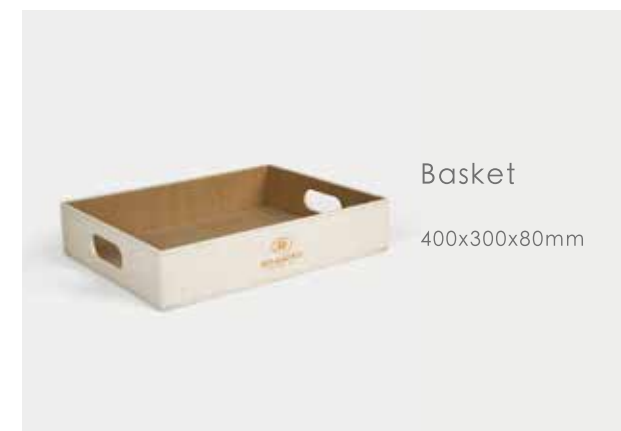

Basket

400x300x80mm