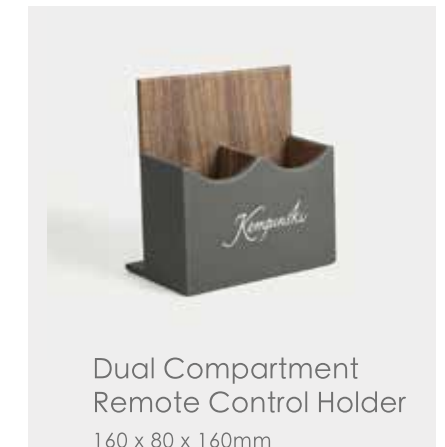

Note Pad Holder
130 x 195mm

Book
150 x 240mm

Remote Control Sleeve
115 x 240mm

Dual Compartment Remote Control Holder
160 x 80 x 160mm

Double Compartment Tea Bag Case
160 x 80 x 65mm

Tray
350 x 250 x 30mm

Model: P0013

Single layer consumable box
260 x 200 x 80mm

Square Tissue Box
130 x 130 x 130mm

Rectangular Tissue Box
240 x 120 x 65mm

Double Compartment Tea Bag Case
160 x 85 x 65mm

Tray
350 x 250 x 30mm

Dual Compartment Remote Control Holder
160 x 80 x 160mm

Service Guide
240 x 320mm

Conference Pad
240 x 345mm

Note Pad Holder
130 x 195mm

Basket
400 x 300 x 80mm

Bin
230 x 230 x 270mm

LEATHER SERIES

Model: P0007

LEATHER SERIES