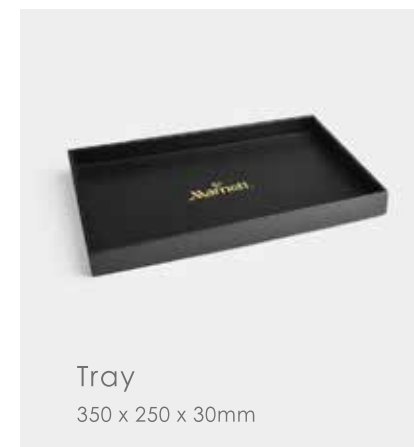

Single layer
consumable box
260 x 200 x 80mm

Square Tissue Box
130 x 130 x 130mm

Rectangle Tissue Box
240 x 120 x 65mm

Service Guide
240 x 320mm

Conference Pad
240 x 345mm

Note Pad Holder
130 x 195mm

Double Compartment
Tea Bag Case
160 x 80 x 65mm

Tray
350 x 250 x 30mm

Remote Control
Holder
80 x 80 x 160mm

Bucket
135 x 135 x 180mm

Door Hanger
250 x 90mm

鞋篮
尺寸: 400 x 300 x 80mm

LEATHER SERIES

Model: P0006

Dual Compartment
Remote Control Holder