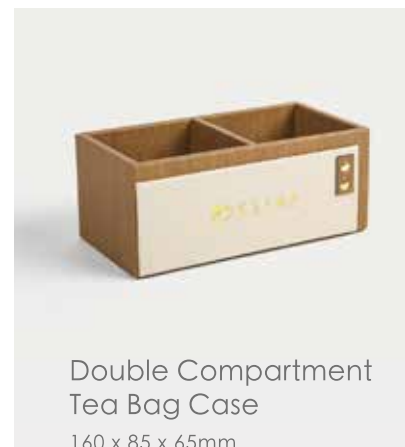

Note Pad Holder
130 x 195mm

Model: P0025

LEATHER SERIES

Model: P0026

Single layer consumable box
260 x 200 x 80mm

Square Tissue Box
130 x 130 x 130mm

Rectangular Tissue Box
240 x 120 x 65mm

Tea Bag Case
160 x 85 x 65mm

Bin
230 x 230 x 270mm

Dual Compartment Remote Control Holder
160 x 80 x 160mm

Tray
350 x 250 x 30mm

Service Guide
240 x 320mm

Note Pad Holder
130 x 195mm

LEATHER SERIES

Model: P0003

Single layer
consumable box
260 x 200 x 80mm

Square Tissue Box
130 x 130 x 130mm

Rectangle Tissue Box
240 x 120 x 65mm

Double Compartment
Tea Bag Case
160 x 85 x 65mm

Tray
350 x 250 x 30mm

Single Compartment
Remote Control Holder
80 x 80 x 160mm

Service Guide
240 x 320mm