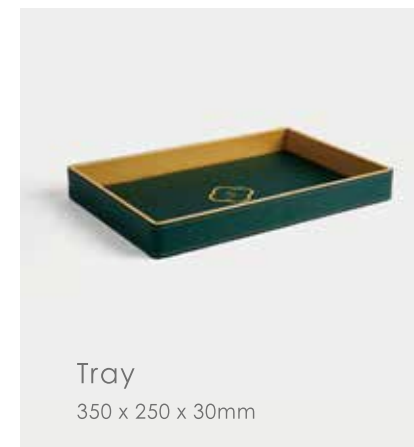

Double Compartment Tea Bag Case

160x80x65mm

Basket

400x300x80mm

LEATHER SERIES

Model: P0016

Single layer
consumable box
250 x 200 x 90mm

Rectangular Tissue Box
240 x 120 x 65mm

Double Compartment
Tea Bag Case
160 x 80 x 65mm

Remote Control
Sleeve
115 x 240mm

Tray
350 x 250 x 30mm

Book
150 x 240mm

Conference
Pad
240 x 345mm

Service Guide
240 x 320mm

Note Pad Holder
130 x 195mm

Door Hanger
90 x 250mm