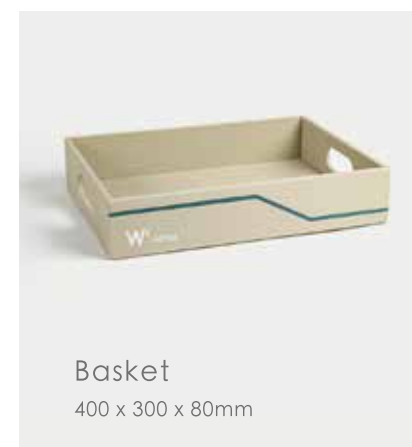

Conference pad
240 x 345mm

Service Guide
尺寸: 240 x 320mm

Note Pad Holder
130 x 195mm

Model: Y0033

LEATHER SERIES

Model: P0014

Single layer
consumable box
250 x 200 x 80mm

Square Tissue Box
130 x 130 x 130mm

Rectangular Tissue Box
240 x 120 x 65mm

Double Compartment
Remote Control Box
160 x 80 x 160mm

Handbook
150 x 240mm

Service Guide
240 x 320mm

Ice Bucket
135 x 135 x 180mm

Three-tier information
rack
360 x 100x 250mm

Trash Can
260 x 220 x 305mm

Basket
400 x 300 x 80mm

Single layer
consumable box
260 x 200 x 80mm

Square Tissue Box
130 x 130 x 130mm

Rectangular Tissue Box
240 x 120 x 65mm

Tea Bag Case
160 x 80 x 65mm

Tray
350 x 250 x 30mm