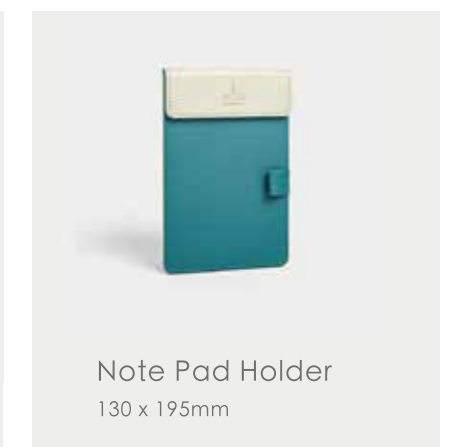

DESK SETS

Leather Series

Merweyl.
1993

Single layer
consumable box
260 x 200 x 80mm

Square Tissue Box
130 x 130 x 130mm

Rectangular Tissue Box
240 x 120 x 65mm

Double Compartment
Tea Bag Case
160 x 85 x 65mm

Tray
350 x 250 x 30mm

Basket
尺寸: 400 x 300 x 80mm

Dual Compartment
Remote Control Holder
160 x 80 x 160mm

Three-tier information
rack
360 x 100 x 250mm

Single Compartment
Remote Control Holder
80 x 160 x 80mm

Conference pad
240 x 345mm

Service Guide
尺寸: 240 x 320mm

Note Pad Holder
130 x 195mm

Model: Y0033

LEATHER SERIES

Model: P0014

Single layer
consumable box
250 x 200 x 80mm

Square Tissue Box
130 x 130 x 130mm