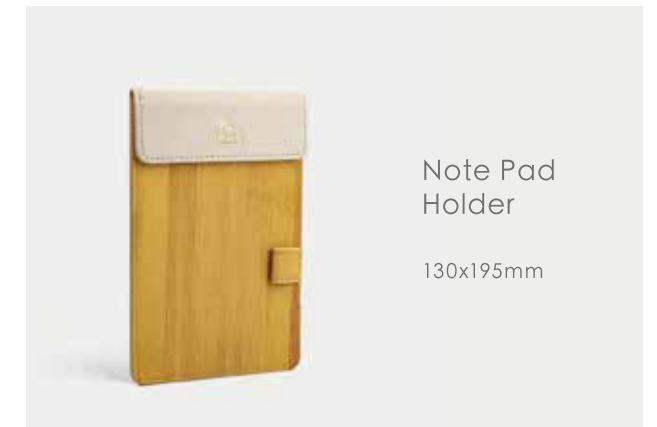

160x80x160mm

Single layer
consumable box
260 x 200 x 80mm

Double
Compartment
Tea Bag Case

160x80x65mm

Conference
Pad

240x345mm

Note Pad
Holder

130x195mm