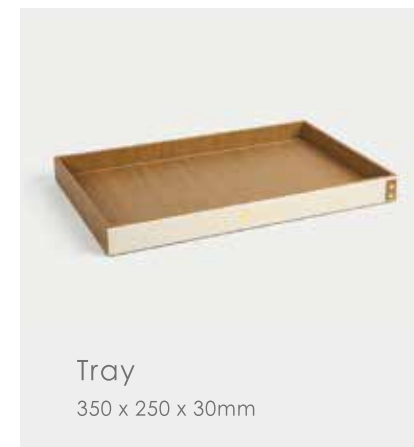

Note Pad Holder
130 x 195mm

Model: P0025

LEATHER SERIES

Model: P0026

Single layer consumable box
260 x 200 x 80mm

Square Tissue Box
130 x 130 x 130mm

Rectangular Tissue Box
240 x 120 x 65mm

Tea Bag Case
160 x 85 x 65mm

Bin
230 x 230 x 270mm

Dual Compartment Remote Control Holder
160 x 80 x 160mm

Tray
350 x 250 x 30mm

Service Guide
240 x 320mm

Note Pad Holder
130 x 195mm

LEATHER SERIES

Model: P0003

Single layer
consumable box
260 x 200 x 80mm

Square Tissue Box
130 x 130 x 130mm

Rectangle Tissue Box
240 x 120 x 65mm

Double Compartment
Tea Bag Case
160 x 85 x 65mm

Tray
350 x 250 x 30mm

Single Compartment
Remote Control Holder
80 x 80 x 160mm

Service Guide
240 x 320mm