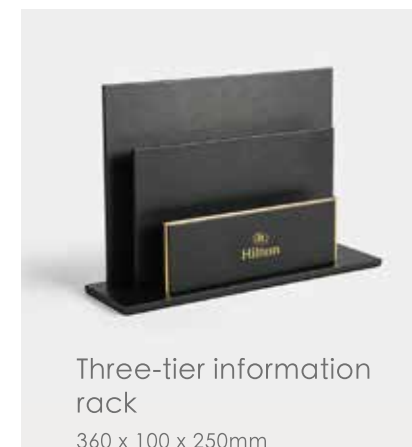

Remote Control
Sleeve
尺寸: 115 x 240mm

Tray
350 x 250 x 30mm

Basket
400 x 300 x 80mm

Stationery Case
140 x 105 x 45mm

Model: P0011

Three-tier information
rack
360 x 100 x 250mm

LEATHER SERIES

Model: P0012

Single layer
consumable box
260 x 200 x 80mm

Square Tissue Box
130 x 130 x 130mm

Rectangle Tissue Box
240 x 120 x 65mm

Service Guide
240 x 320mm

Conference Pad
240 x 345mm

Note Pad Holder
130 x 195mm

Double Compartment
Tea Bag Case
160 x 80 x 65mm