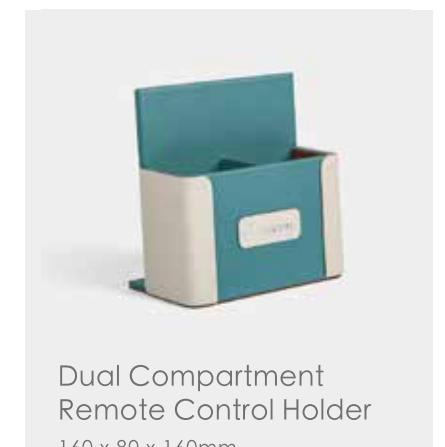

Note Pad Holder
130 x 195mm

Book
150 x 240mm

Remote Control Sleeve
115 x 240mm

Dual Compartment Remote Control Holder
160 x 80 x 160mm

Double Compartment Tea Bag Case
160 x 80 x 65mm

Tray
350 x 250 x 30mm

Model: P0013