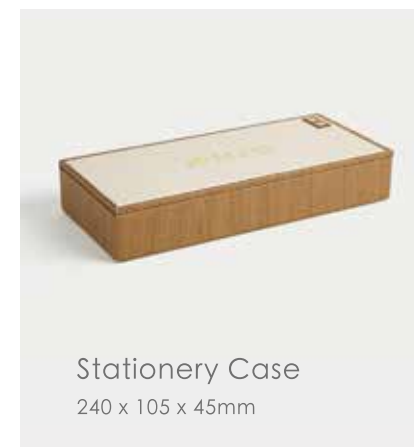

Bin
230 x 230 x 270mm

Dual Compartment Remote Control Holder
160 x 80 x 160mm

Tray
350 x 250 x 30mm

Service Guide
240 x 320mm

Note Pad Holder
130 x 195mm

LEATHER SERIES

Model: P0003

Single layer
consumable box
260 x 200 x 80mm

Square Tissue Box
130 x 130 x 130mm

Rectangle Tissue Box
240 x 120 x 65mm

Double Compartment
Tea Bag Case
160 x 85 x 65mm

Tray
350 x 250 x 30mm

Single Compartment
Remote Control Holder
80 x 80 x 160mm

Service Guide
240 x 320mm

Conference Pad
240 x 345mm

Note Pad Holder
130 x 195mm

Basket
400 x 300 x 80mm

Stationery Case
240 x 105 x 45mm

Model: P0019

Rectangular Tissue Box

240x120x65mm

Single Compartment Remote Control Holder