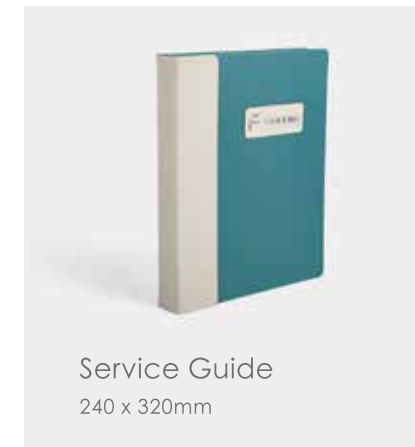

Two Compartment Bin
305 x 255 x 300mm

Basket
400 x 300 x 80mm

Double Consumables Box
250 x 200 x 135mm

Square Tissue Box
130 x 130 x 130mm

Rectangle Tissue Box
240 x 120 x 65mm

Service Guide
240 x 320mm

Conference Pad
240 x 345mm

Note Pad Holder
130 x 195mm

Book
150 x 240mm

Remote Control Sleeve
115 x 240mm

Dual Compartment Remote Control Holder
160 x 80 x 160mm

Double Compartment Tea Bag Case
160 x 80 x 65mm

Tray
350 x 250 x 30mm

Model: P0013