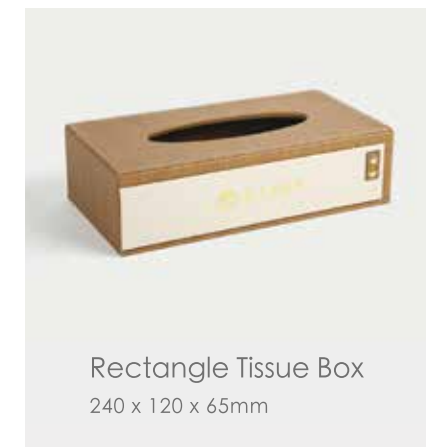

Note Pad Holder
130 x 195mm

Model: P0025

LEATHER SERIES

Model: P0026

Single layer consumable box
260 x 200 x 80mm

Square Tissue Box
130 x 130 x 130mm

Rectangular Tissue Box
240 x 120 x 65mm

Tea Bag Case
160 x 85 x 65mm

Bin
230 x 230 x 270mm

Dual Compartment Remote Control Holder
160 x 80 x 160mm

Tray
350 x 250 x 30mm

Service Guide
240 x 320mm

Note Pad Holder
130 x 195mm

LEATHER SERIES

Model: P0003

Single layer
consumable box
260 x 200 x 80mm

Square Tissue Box
130 x 130 x 130mm

Rectangle Tissue Box
240 x 120 x 65mm

Double Compartment
Tea Bag Case
160 x 85 x 65mm

Tray
350 x 250 x 30mm

Single Compartment
Remote Control Holder
80 x 80 x 160mm

Service Guide
240 x 320mm