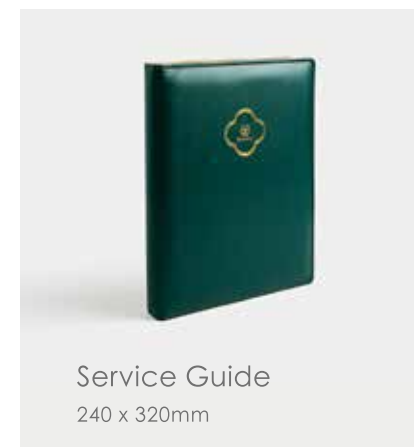

Double Compartment
Tea Bag Case
160 x 80 x 65mm

Remote Control
Sleeve
115 x 240mm

Tray
350 x 250 x 30mm

Book
150 x 240mm

Conference
Pad
240 x 345mm

Service Guide
240 x 320mm

Note Pad Holder
130 x 195mm

Door Hanger
90 x 250mm

Bin
230 x 230 x 270mm

Basket
400 x 300 x 80mm

Rectangle Tissue Box
240 x 120 x 65mm

Square Tissue Box
130 x 130 x 130mm

Double Compartment
Tea Bag Case
160 x 80x 65mm

Remote Control Holder
80 x 80 x 160mm

Service Guide
240 x 320mm