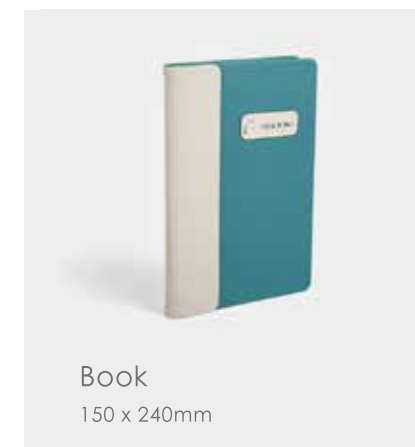

Note Pad Holder
130 x 195mm

Book
150 x 240mm

Remote Control Sleeve
115 x 240mm

Dual Compartment Remote Control Holder
160 x 80 x 160mm

Double Compartment Tea Bag Case
160 x 80 x 65mm

Tray
350 x 250 x 30mm

Model: P0013