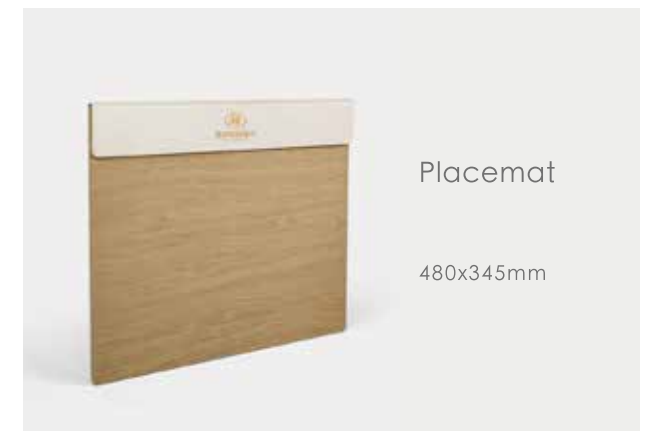

80x80x160mm

Service Guide

240x320mm

Note Pad Holder

130x195mm

Conference Pad

240x345mm

Placemat