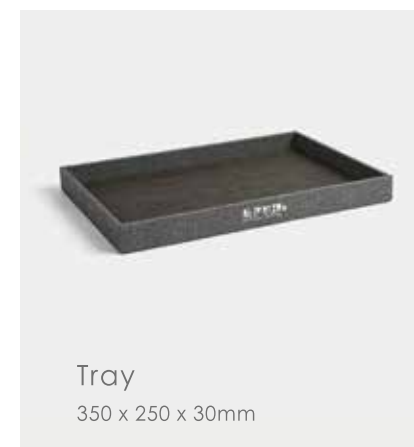

Service Guide
240 x 320mm

Conference Pad
240 x 345mm

Note Pad Holder
130 x 195mm

Basket
400 x 300 x 80mm

Bin
230 x 230 x 270mm

LEATHER SERIES

Model: P0007

LEATHER SERIES

Model: P0017

Single layer
consumable box
250 x 200 x 80mm

Rectangular Tissue
Box
240 x 120 x 65mm

Square Tissue Box
130 x 130 x 130mm

Double Compartment
Tea Bag Case
160 x 80 x 65mm

Tray
350 x 250 x 30mm

Coaster
200 x 100mm